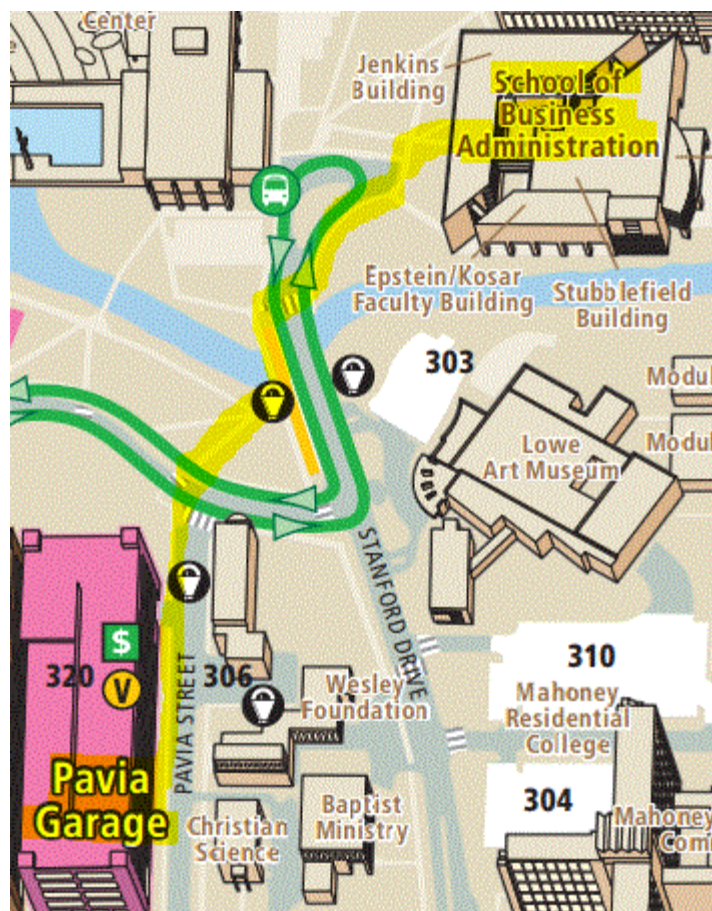

If you decide to drive to the conference venue, you can park at the **Pavia garage**.

Directions to Pavia Parking Garage: 5615 Pavia Street • Coral Gables, FL 33146

From the north:

- Take I-95 south to US 1/South Dixie Highway and continue to Stanford Drive
- Turn right on Stanford Drive
- Turn left immediately after the Gate House onto Levante Avenue
- Take the first right towards the entrance of Pavia Garage (garage is on the left)

From the south:

- Travel north on US 1/South Dixie Highway and continue to Stanford Drive
- Turn left on Stanford Drive
- Turn left immediately after the Gate House onto Levante Avenue

Take the first right towards the entrance of Pavia Garage (garage is on the left)

Directions for walking from Pavia Garage to the Storer Auditorium:

When you park, exit the garage and walk west. You will continue on the cross-walk. Turn left so that you are parallel to Stanford Drive. Cross Stanford Drive at the crosswalk. Continue along the walkway, **The Storer Auditorium** is located on the ground floor of the School of Business complex facing a rotunda with a fountain (opposite side of the Stanford Circle).

If you are being dropped-off at the conference venue:

(i.e. Über, Lyft, etc.)

Please use the address: 5250 University Drive Coral Gables, FL 33146 as your point of reference.

Your ride will arrive directly in front of Storer Auditorium. Directly in front of the fountain, please proceed to the glass doors for your conference.